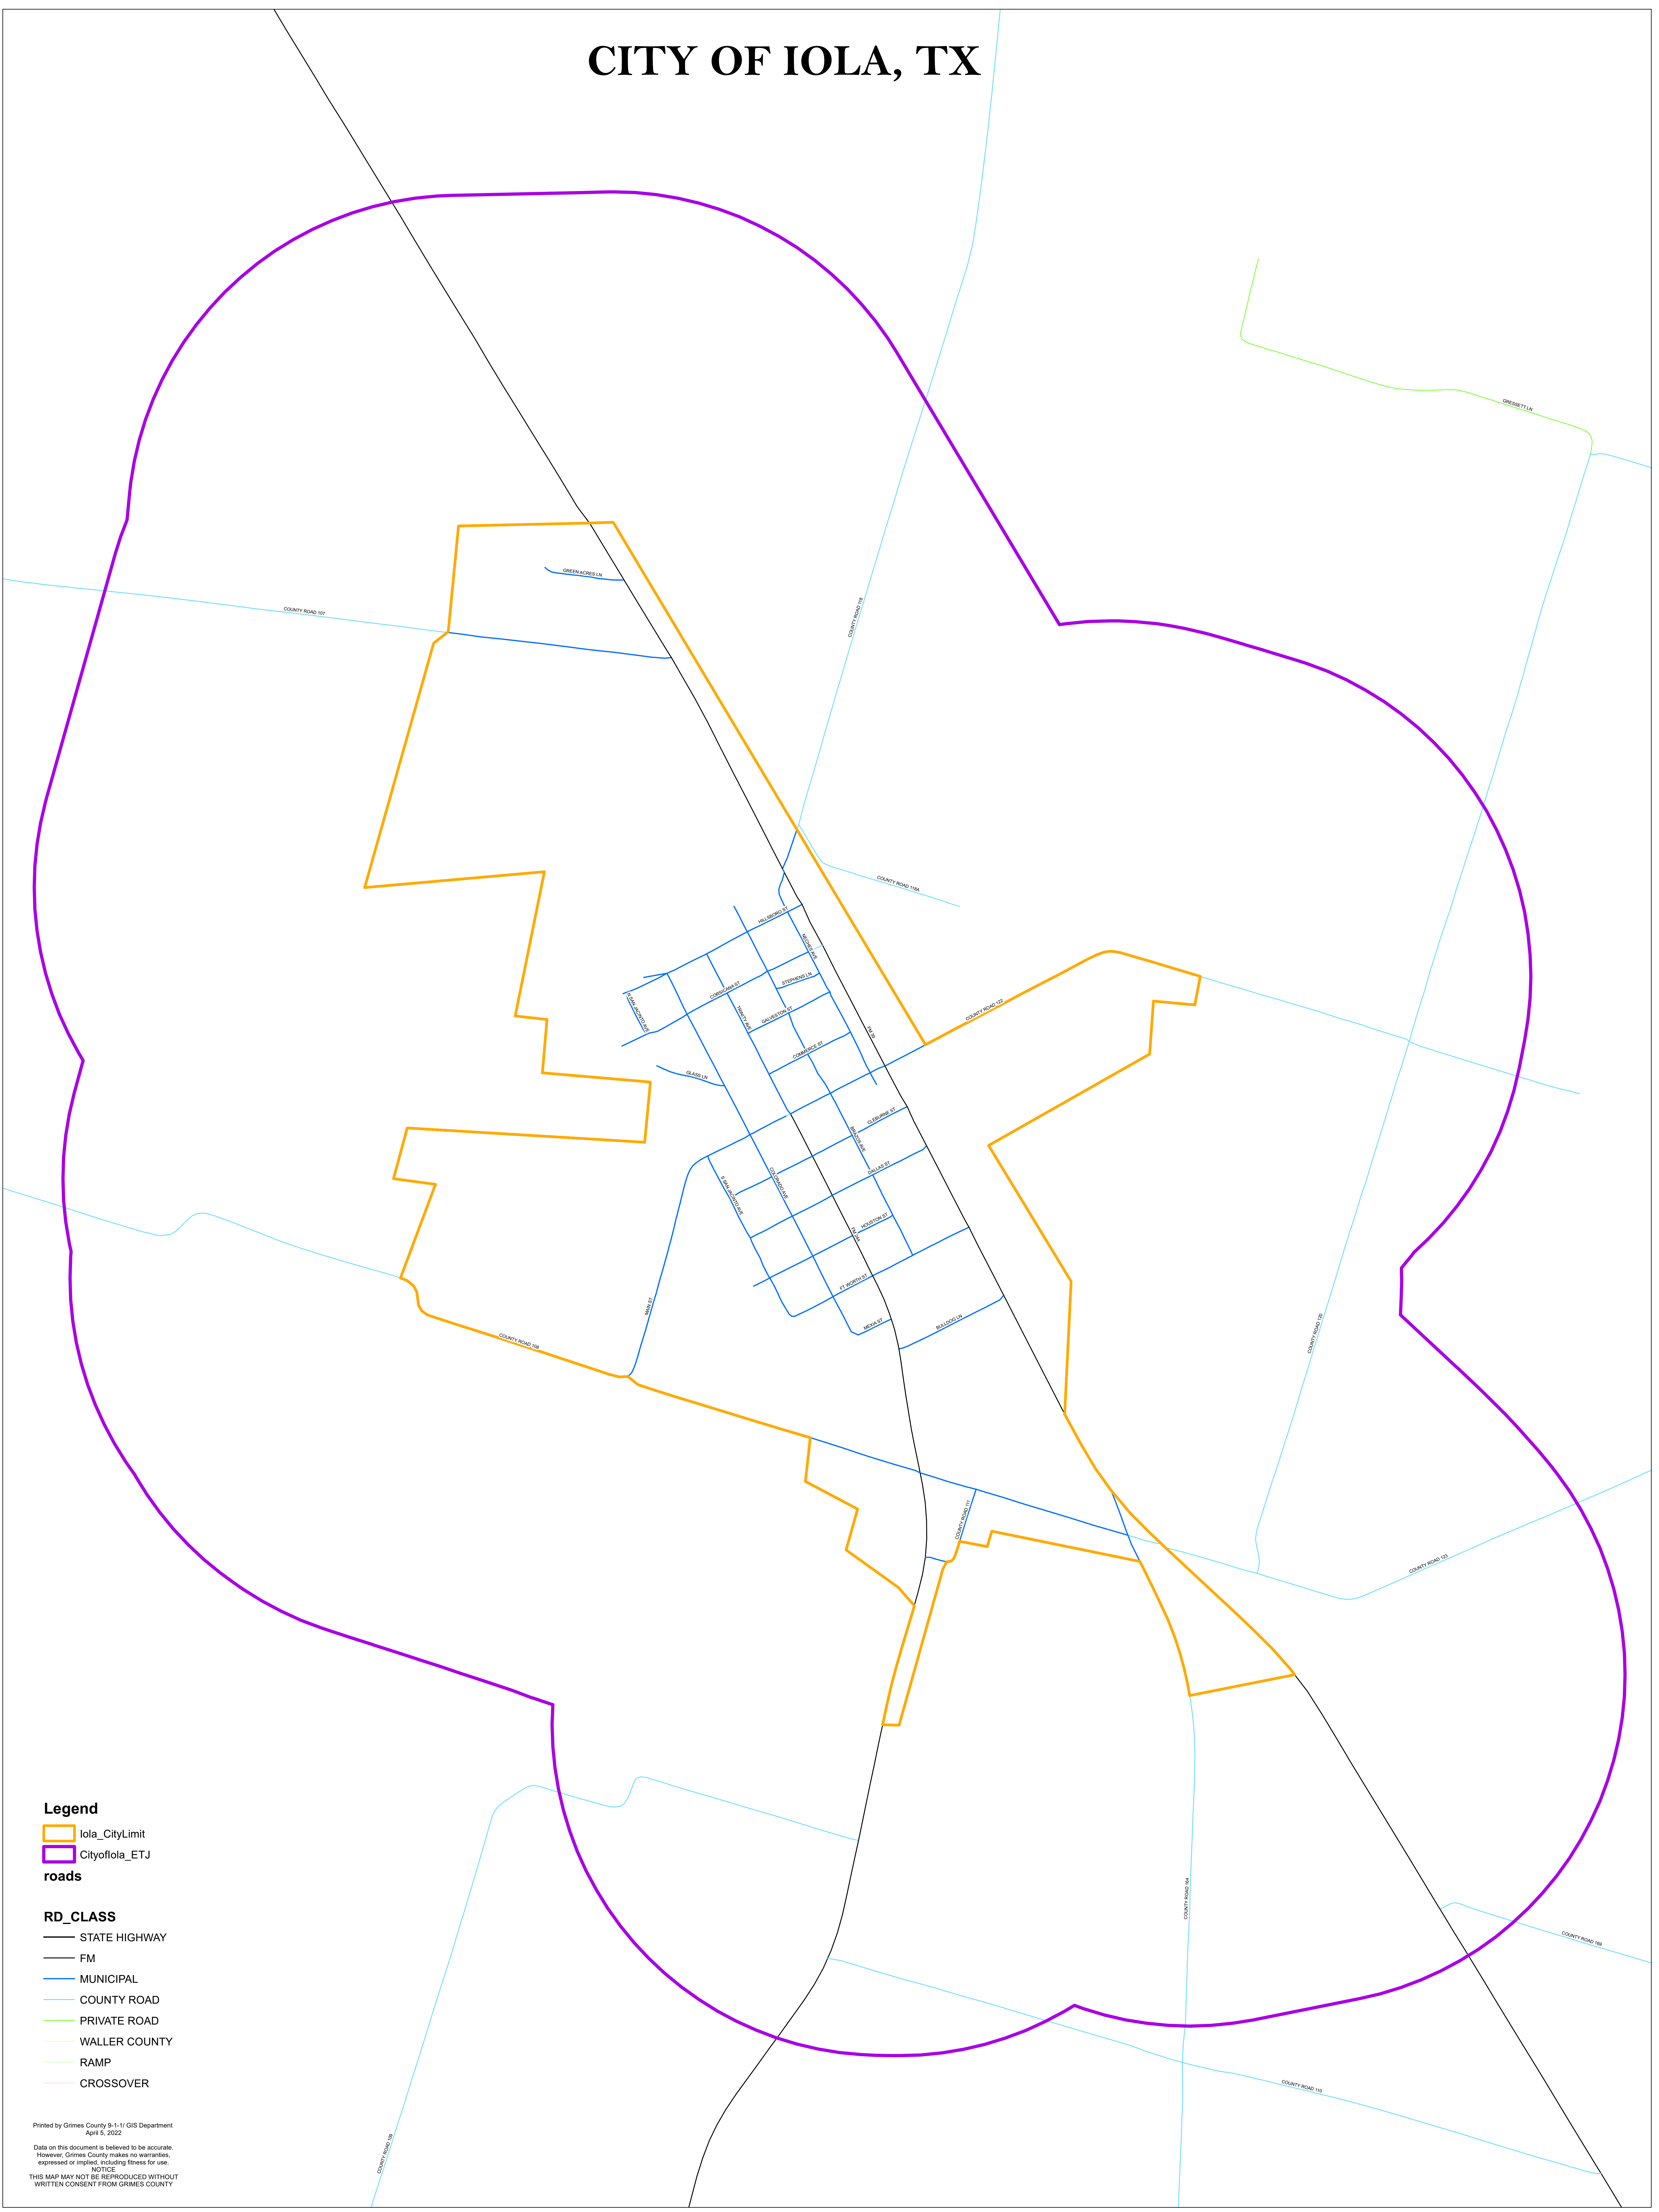

CITY OF IOLA, TX

Legend

- Iola_CityLimit
- CityofIola_ETJ

roads

RD_CLASS

- STATE HIGHWAY
- FM
- MUNICIPAL
- COUNTY ROAD
- PRIVATE ROAD
- WALLER COUNTY
- RAMP
- CROSSOVER